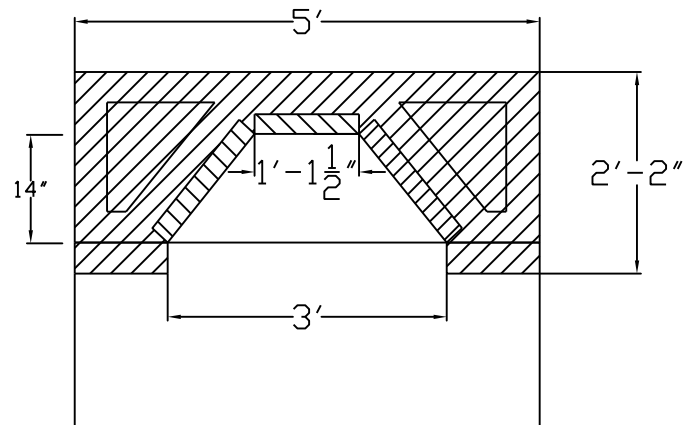

SUPERIOR CLAY CORPORATION

Bill of Materials

- 1-36" Rumford Throat
- 1- small flat damper
- 1- 13x13 smoke chamber
- as needed- 13x13 flues

Note: Provide adequate make up air